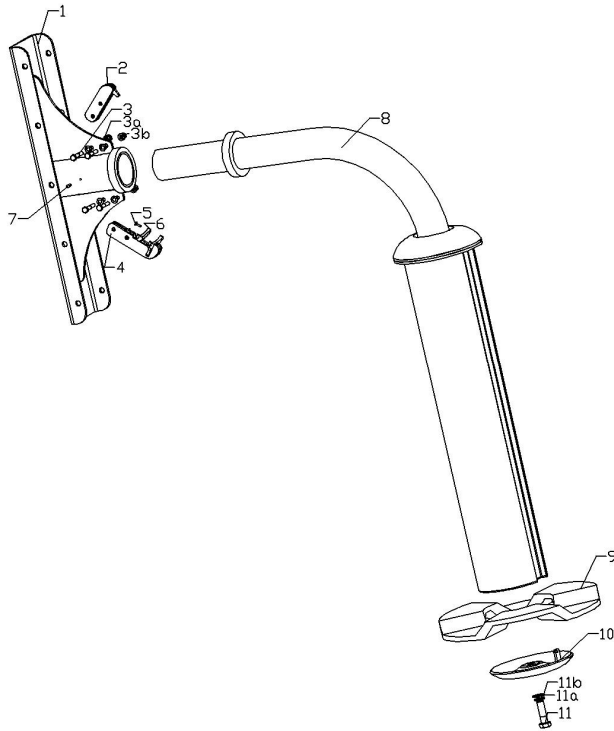

## EasySwing-Maxi parts

| Pos | Name           | Pcs | Partnumber    |
|-----|----------------|-----|---------------|
| 1   | Stand          | 1   | 15052508-3    |
| 2   | Vertical latch | 1   | 15052512-2    |
| 3   | Screw          | 4   | DIN933 M8x40  |
| 3a  | Washer         | 8   | DIN433 M8     |
| 3b  | Nut            | 4   | DIN962 M8     |
| 4   | Locking latch  | 1   | 15083110-2    |
| 5   | Screw          | 3   | DIN7991 M4x8  |
| 6   | Slidebit       | 1   | 15083111-1    |
| 7   | Grease nipple  | 1   | DIN71412H1M6  |
| 8   | Brush shaft    | 1   | 15083102-1    |
| 9   | Brush disc     | 20  | 17550022M     |
| 10  | Tensioner lid  | 1   | 16011601      |
| 11  | Screw          | 1   | DIN933 M16x40 |
| 11a | Lock washer    | 1   | DIN6798 M16   |
| 11b | Washer         | 1   | DIN9021 M16   |