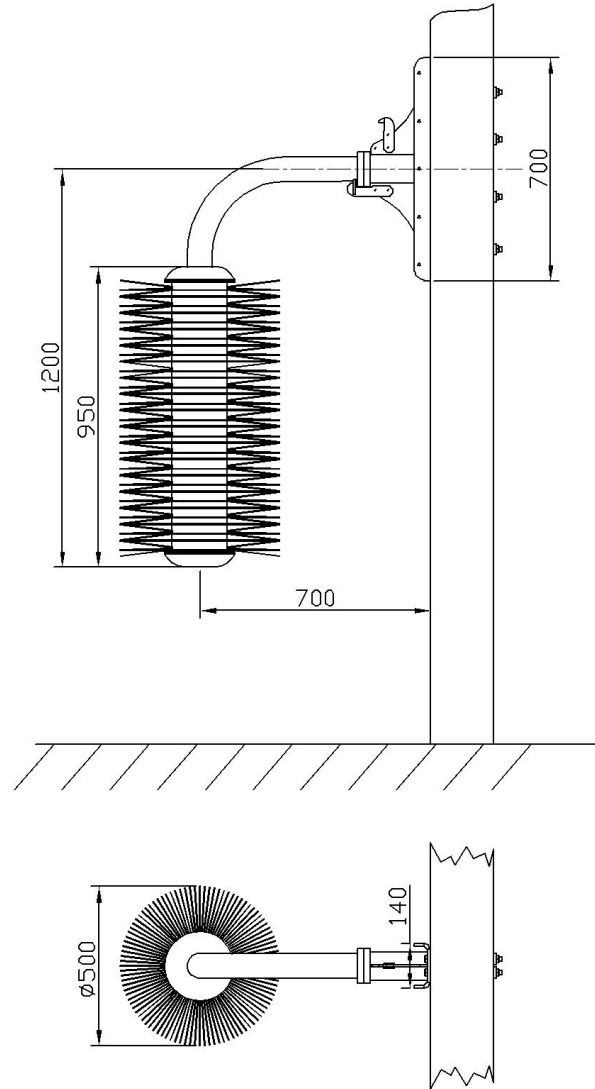

## EasySwing Maxi technical information

Distance from wall	95cm
Regular fastener size	70cm x 14cm
Height	155cm
Brush discs quantity	20pcs
Weight	60kg
Painting:	zink (base) polyurethane (surface)
Color:	black (RAL9004)

Transitkit	quantity pcs	Size mm (l x w x h)	Weight kg
Cardboard box	1 maxi	1200x800x240	65
Eur pallet	8 maxi	1200x800x2000	550
Pallet 1/2	1-2 maxi	800x600x1300	75/140