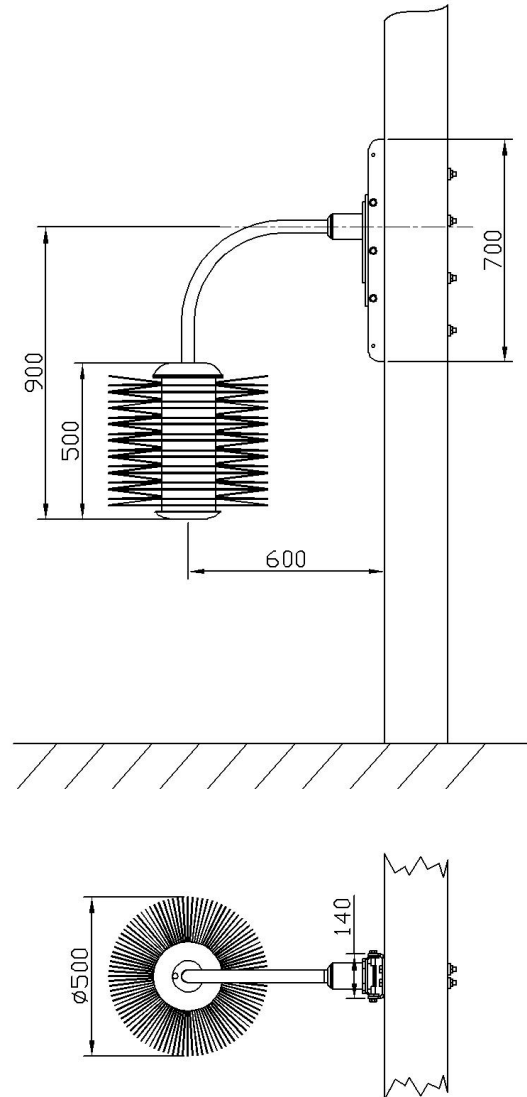

## EasySwing-Midi technical information

Distance from wall	85 cm
Height	100 cm
Brush discs quantity	10 pcs
Regular fastener size	70cm x 14cm
Weight / (balanced)	35kg / (45kg)
Painting:	zink (base) polyurethane (surface)
Colour:	black (RAL9004)

Transitkit	quantity pcs	Size mm (l x w x h)	Weight kg
Cardboard box	1 midi	1000x600x240	45
Pallet	16 midi	1400x1000x2000	750
Pallet 1/2	1-3 midi	800x600x1000	55/100/145