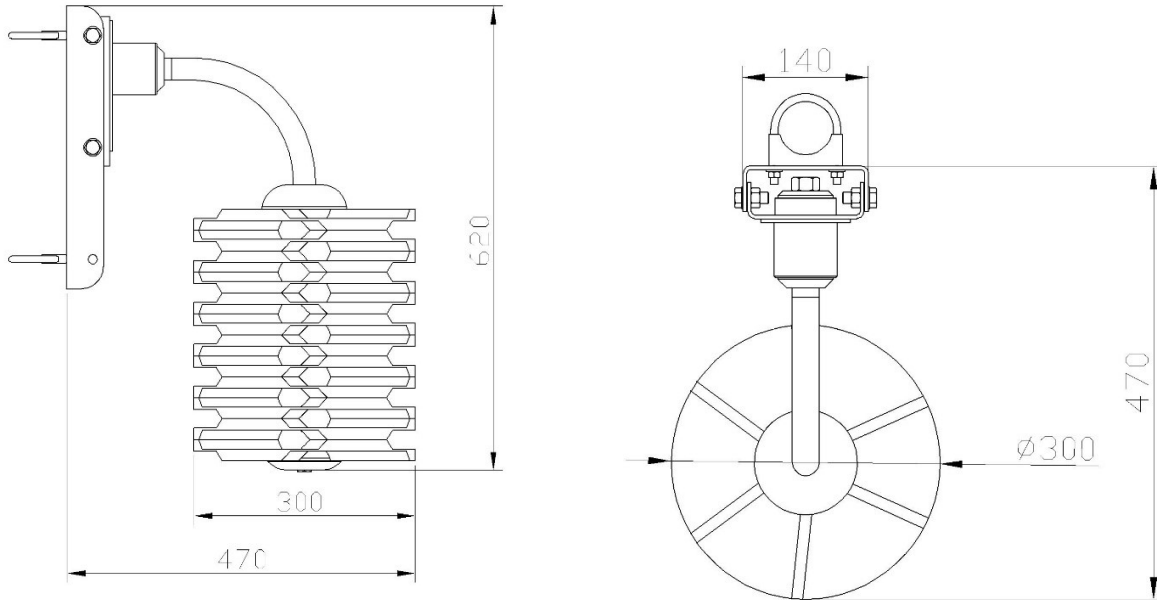

EasySwing Mini technical information

Distance from wall	470 mm
Height	620 mm
Regular fastener size	380 mm x 140 mm
Brush discs quantity	12 pcs
Weight	22 kg
Painting	zink (base) polyurethane (surface)
Color	black (RAL9004)

Transkit	Quantity pcs	Size mm (l x w x h)	Weight kg
Cardboard box	1 pc Mini	600x400x160	22 kg
Eur pallet	44 pcs Mini	1200x800x1900	980 kg