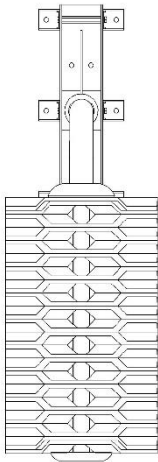

EasySwing Maxi technical information

Distance from wall	95 cm
Regular fastener size	70 cm x 14 cm
Height	155 cm
Brush discs quantity	21 pcs
Weight	60 kg
Painting:	zink (base) polyurethane (surface)
Color:	black (RAL9004)

Transitkit	quantity pcs	Size mm (l x w x h)	Weight kg
Cardboard box	1 maxi	1200x800x240	65
Eur pallet	8 maxi	1200x800x2000	550