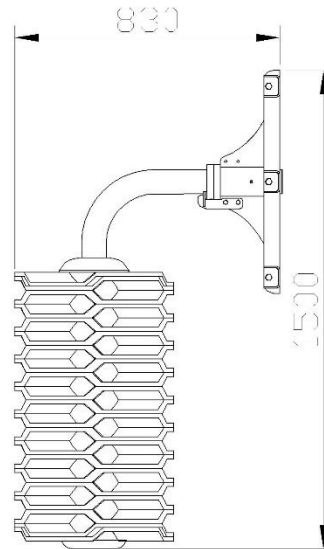

EasySwing Maxi technical information

Distance from wall	95 cm
Regular fastener size	70 cm x 14 cm
Height	155 cm
Brush discs quantity	21 pcs
Weight	60 kg
Painting:	zink (base) polyurethane (surface)
Color:	black (RAL9004)

Transitkit	quantity pcs	Size mm (l x w x h)	Weight kg
Cardboard box	1 maxi	1200x800x240	65
Eur pallet	8 maxi	1200x800x2000	550