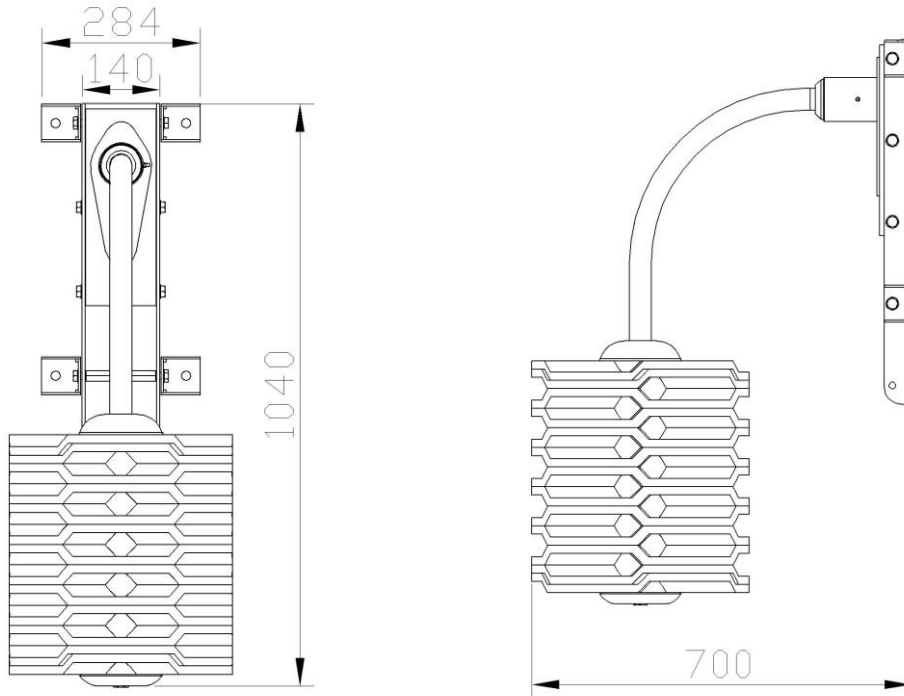

EasySwing Midi technical information

Distance from wall	70 cm
Height	104 cm
Brush discs quantity	13 pcs
Regular fastener size	70cm x 14cm
Weight	45kg

Transitkit	Quantity pcs	Size mm (l x w x h)	Weight kg
Cardboard box	1 pc Midi	800x600x180	45 kg
Eur pallet	16 pc Midi	1200x800x1550	740 kg