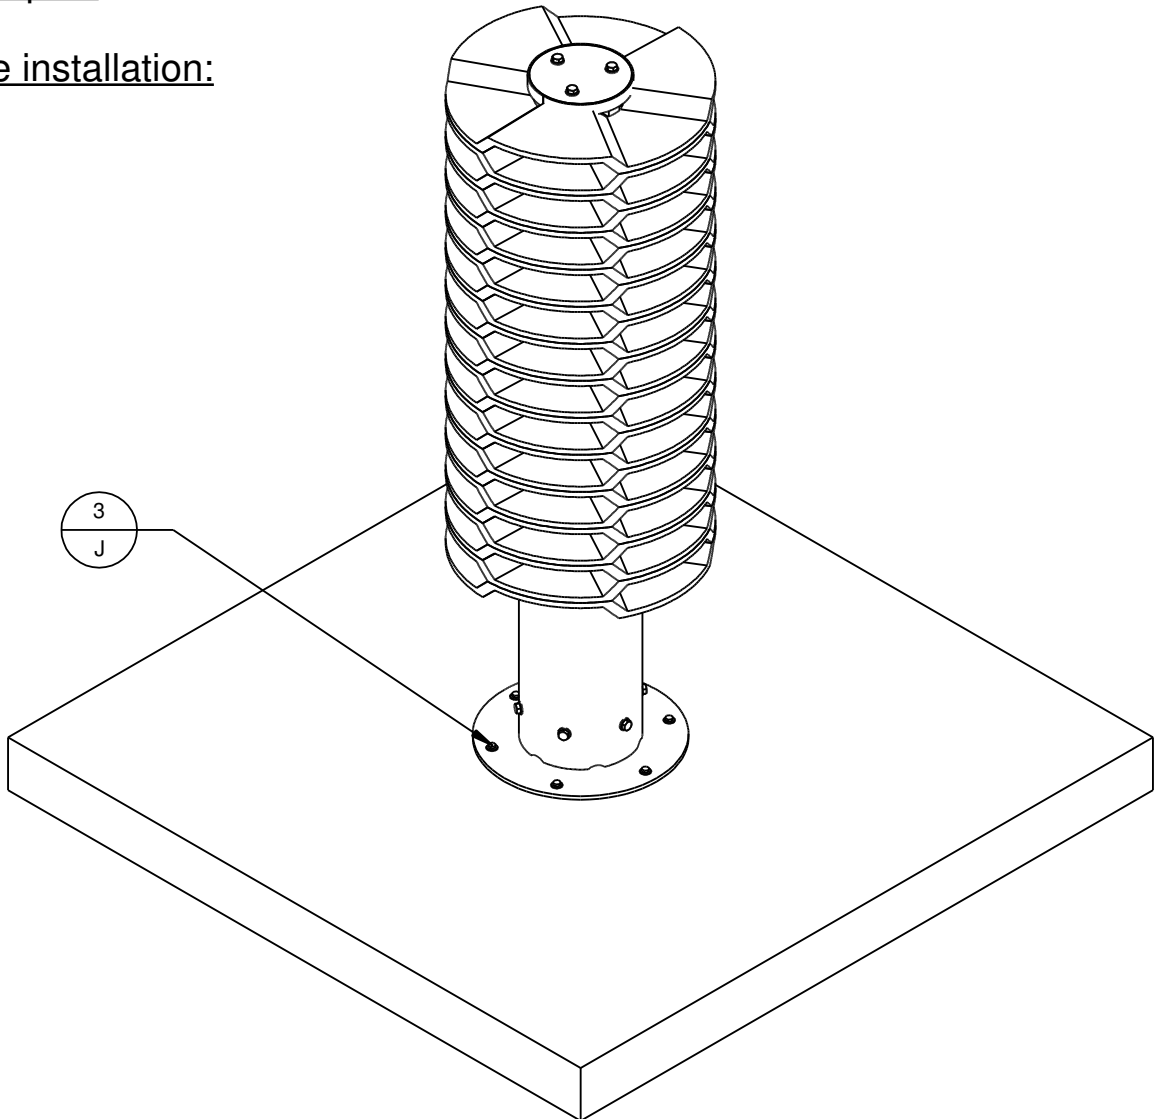

Totem

Brushpost

Flat surface
installation package:

1

X

6

X

6

X

Totem Brushpost

Exploded view:

Totem Brushpost

Flat surface installation:

6

X

Not included in basic package

Concrete anchor
recommendation

**M16x145mm
Hilti HST3-R**

or at least equal
strenght anchor