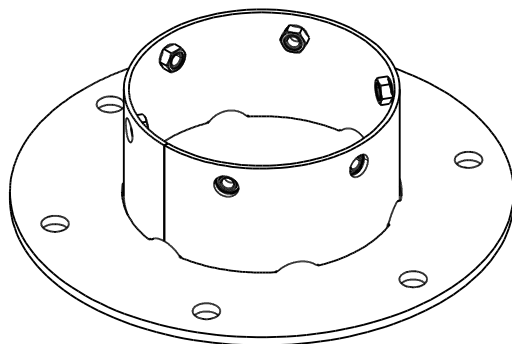

Totem

Brushpost

Flat surface
installation package:

1

X

6

X

6

X

Totem Brushpost

Exploded view:

Totem Brushpost

Flat surface installation:

6

X

Not included in basic package

Concrete anchor
recommendation

**M16x145mm
Hilti HST3-R**

or at least equal
strenght anchor