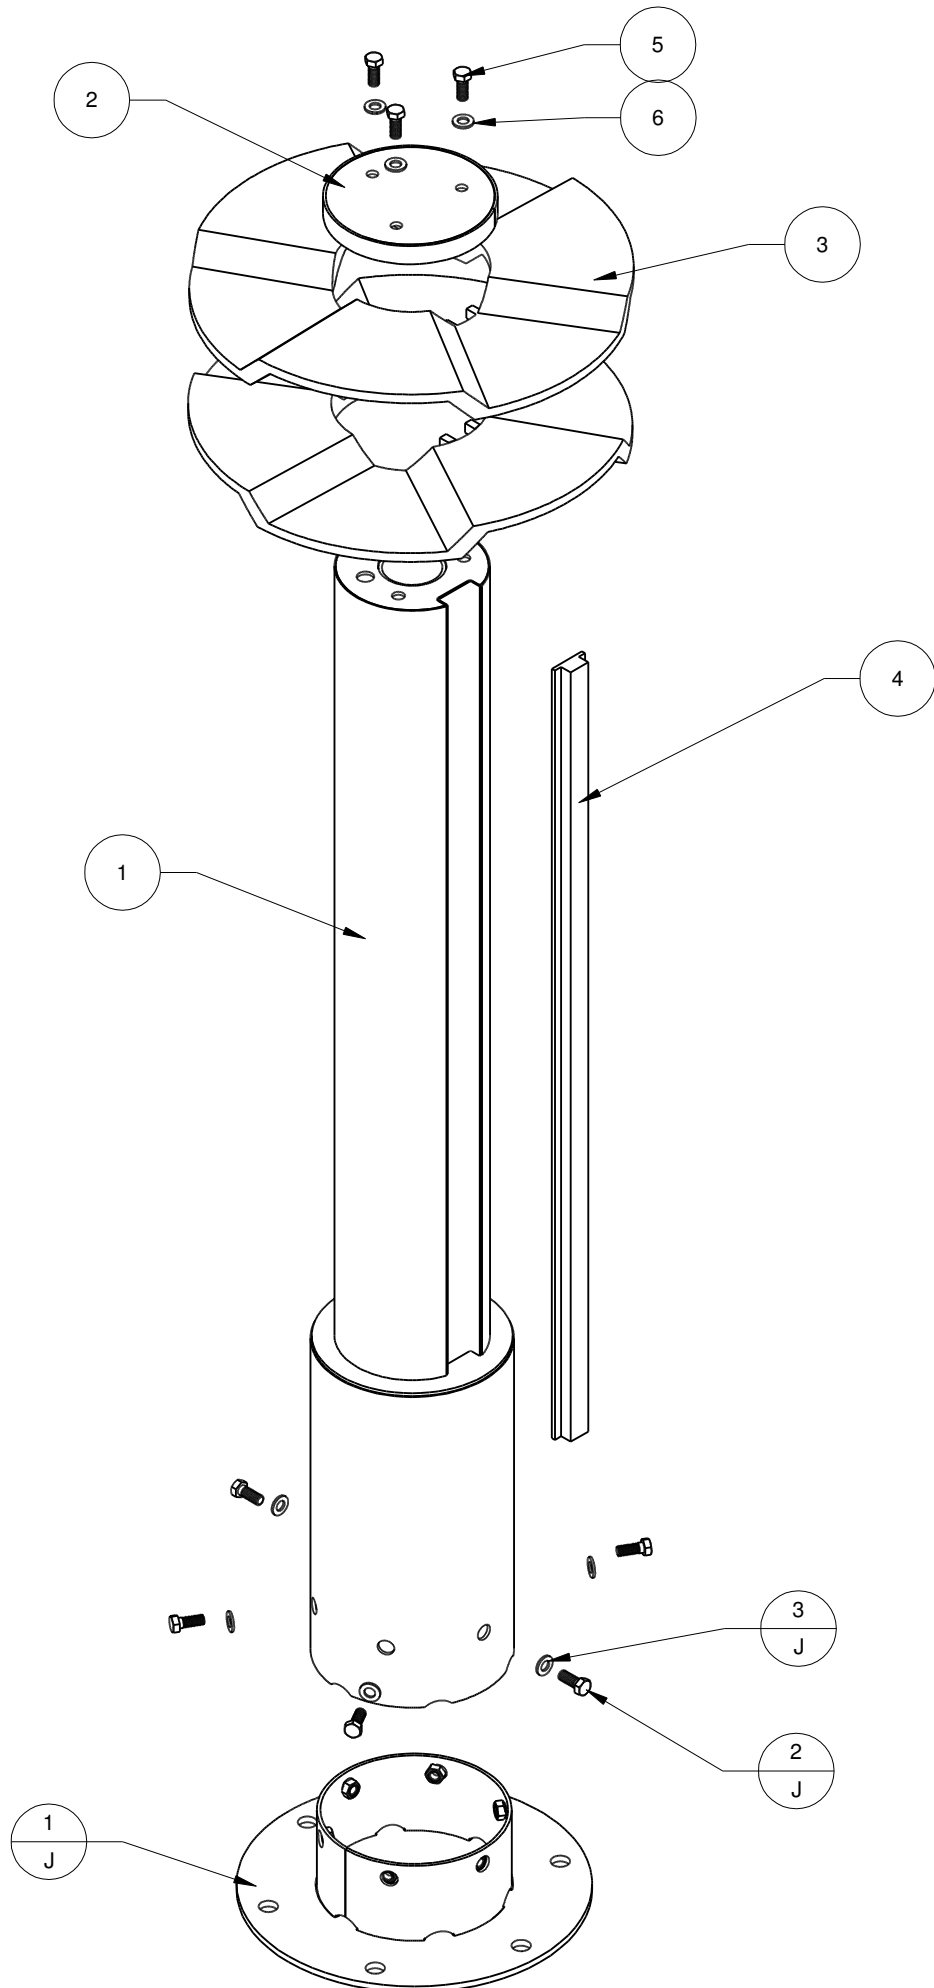

Totem

Brushpost

Flat surface
installation package:

1

X

6

X

6

X

Totem Brushpost

Exploded view:

Totem Brushpost

Flat surface installation:

6

X

Not included in basic package

Concrete anchor
recommendation

**M16x145mm
Hilti HST3-R**

or at least equal
strenght anchor