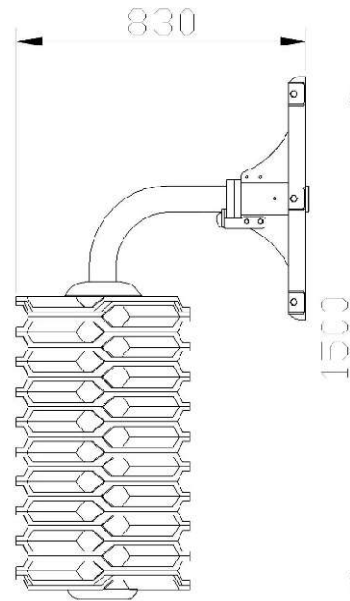

EasySwing Maxi technical information

Distance from wall	83 cm
Regular fastener size	70 cm x 14 cm
Height	155 cm
Brush discs quantity	21 pcs
Weight	60 kg
Painting:	zink (base) polyurethane (surface)
Color:	black (RAL9004)

Transitkit	quantity pcs	Size mm (l x w x h)	Weight kg
Cardboard box	1 maxi	1200x800x240	65
Eur pallet	8 maxi	1200x800x2000	550