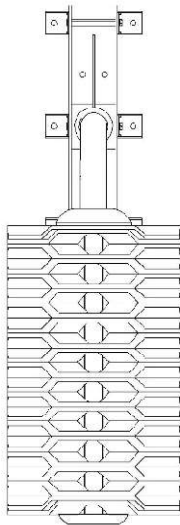

EasySwing Maxi technical information

Distance from wall	83 cm
Regular fastener size	70 cm x 14 cm
Height	155 cm
Brush discs quantity	21 pcs
Weight	60 kg
Painting:	zink (base) polyurethane (surface)
Color:	black (RAL9004)

Transitkit	quantity pcs	Size mm (l x w x h)	Weight kg
Cardboard box	1 maxi	1200x800x240	65
Eur pallet	8 maxi	1200x800x2000	550